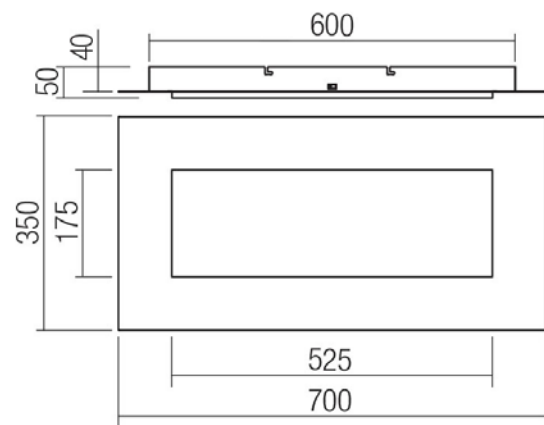

IT - Plafoniera per interni, dotata di LED SMD, con possibilità di selezionare la temperatura di colore della luce, struttura in metallo verniciato colore bianco opaco, diffusore in acrilico bianco satinato.

RU - Потолочный светильник для внутреннего освещения, оснащенный светодиодами SMD, с возможностью изменения цветовой температуры и яркости света, металлической структурой, окрашенной в матово-белый цвет, и рассеивателем из белого сатинового акрила.

HU - Beltéri, SMD LED-es mennyezeti lámpa, fény színhőmérséklet beállítással, matt fehérre festett fém szerkezet, szatén fehér akril diszperzór.

BG - Плафониера за интериор, оборудвана с LED-ове SMD, с възможност за избор на цвят температура на светлината, метална структура боядисана в матово бяло, дифузер от сатениран бял акрил.

SK - Stropné svetidlo do interiéru, osadené SMD LED, s možnosťou byby teploty farby svetla, kovová konštrukcia lakovaná pieskovo bielou farbou, saténový akrylátový difúzor.

Product type	Ceiling lamp
Input voltage	220/240V, 50/60Hz
Power	40W
Led type	180 pcs x 0,22W, 3000K + 180 pcs x 0,22W, 6500K, 2835 SMD LED
Color temperature	CCT by back switch 3000K - 4000K - 6500K
Led luminous flux	4600 lm
System luminous flux	2720 lm
CRI	>80
OPTICS	-
Dimmable	No
Øuse (lm)	4600
Pon (w)	40
FTM	0.926
ηTM	106.49
Energy efficiency class	F
Warranty (years)	3
Protection class	Class II
IP rating	IP20

LED removal by a specialist **YES**
Driver removal by a specialist **YES**

Standards: EN 60598-1:2015 + A1:2018, EN 60598-2-1:2020, EN 60598-2-2:2012, EN 62493:2015, EN 62471:2008, EN 62031:2008 + A1:2013 + A2:2015, EN 60529:1992 + A2:2013, EN 55015:2019 + A11:2020, EN 61000-3-2:2019, EN 61000-3-3:2013 + A1:2019, EN 61547:2009.
Made in PRC.

REDO GROUP S.R.L.

Str. Alexei Tolstoi, nr. 12, Bacău - 600093, ROMÂNIA.
Tel. +40.234.562.452 / 514.492 / 546.620. Fax +40.234.546.677.

www.smarterlight.ro

Last update: 10/2024