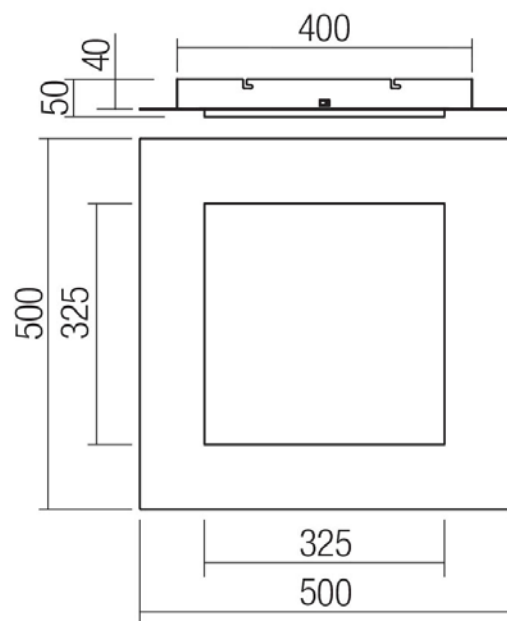

IT - Plafoniera per interni, dotata di LED SMD, con possibilità di selezionare la temperatura di colore della luce, struttura in metallo verniciato colore bianco opaco, diffusore in acrilico bianco satinato.

RU - Потолочный светильник для внутреннего освещения, оснащенный светодиодами SMD, с возможностью изменения цветовой температуры и яркости света, металлической структурой, окрашенной в матово-белый цвет, и рассеивателем из белого сатинового акрила.

HU - Beltéri, SMD LED-es mennyezeti lámpa, fény színhőmérséklet beállítással, matt fehérre festett fém szerkezet, szatén fehér akril diszperzór.

BG - Плафониера за интериор, оборудвана с LED-ове SMD, с възможност за избор на цвят температура на светлината, метална структура боядисана в матово бяло, дифузер от сатениран бял акрил.

SK - Stropné svetidlo do interiéru, osadené SMD LED, s možnosťou byty teploty farby svetla, kovová konštrukcia lakovaná pieskovo bielou farbou, saténový akrylátový difúzor.

Product type	Ceiling lamp
Input voltage	220/240V, 50/60Hz
Power	40W
Led type	168 pcs x 0,23W, 3000K + 168 pcs x 0,23W, 6500K, 2835 SMD LED
Color temperature	CCT by back switch 3000K - 4000K - 6500K
Led luminous flux	4600 lm
System luminous flux	2520 lm
CRI	>80
OPTICS	-
Dimmable	No
Øuse (lm)	4600
Pon (w)	40
FTM	0.926
ηTM	106.49
Energy efficiency class	F
Warranty (years)	3
Protection class	Class II
IP rating	IP20

LED removal by a specialist **YES**
Driver removal by a specialist **YES**

Standards: EN 60598-1:2015 + A1:2018, EN 60598-2-1:2020, EN 60598-2-2:2012, EN 62493:2015, EN 62471:2008, EN 62031:2008 + A1:2013 + A2:2015, EN 60529:1992 + A2:2013, EN 55015:2019 + A11:2020, EN 61000-3-2:2019, EN 61000-3-3:2013 + A1:2019, EN 61547:2009.
Made in PRC.

REDO GROUP S.R.L.

Str. Alexei Tolstoi, nr. 12, Bacău - 600093, ROMÂNIA.
Tel. +40.234.562.452 / 514.492 / 546.620. Fax +40.234.546.677.

www.smarterlight.ro

Last update: 10/2024