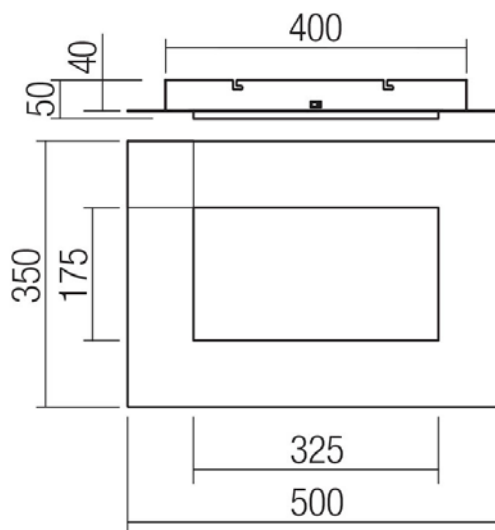

IT - Plafoniera per interni, dotata di LED SMD, con possibilità di selezionare la temperatura di colore della luce, struttura in metallo verniciato colore nero opaco, diffusore in acrilico bianco satinato.

RU - Потолочный светильник для внутреннего освещения, оснащенный светодиодами SMD, с возможностью изменения цветовой температуры и яркости света, металлической структурой, окрашенной в матово-черный цвет, и рассеивателем из белого сатинированного акрила.

HU - Beltéri, SMD LED-es mennyezeti/fali lámpa, fény színhőmérséklet beállítással, matt feketére festett fém szerkezet, szatén fehér akril diszperzór.

BG - Плафониера за интериор, оборудвана с LED-ове SMD, с възможност за избор на цвeтова температура на светлината, метална структура боядисана в матово черно, дифузер от сатениран бял акрил.

SK - Stropné svetidlo do interiéru, vybavené SMD LED diódami, s možnosťou voľby farebnej teploty svetla, kovová konštrukcia lakovaná pieskovo čiernou farbou, saténový akrylátový difúzor.

Product type	Ceiling lamp
Input voltage	220/240V, 50/60Hz
Power	36W
Led type	132 pcs x 0,27W, 3000K + 132 pcs x 0,27W, 6500K, 2835 SMD LED
Color temperature	CCT by back switch 3000K - 4000K - 6500K
Led luminous flux	4100 lm
System luminous flux	2340 lm
CRI	>80
OPTICS	-
Dimmable	No
Øuse (lm)	4100
Pon (w)	36
FTM	0.926
ηTM	105.46
Energy efficiency class	F
Warranty (years)	3
Protection class	Class II
IP rating	IP20

LED removal by a specialist **YES**
Driver removal by a specialist **YES**

Standards: EN 60598-1:2015 + A1:2018, EN 60598-2-1:2020, EN 60598-2-2:2012, EN 62493:2015, EN 62471:2008, EN 62031:2008 + A1:2013 + A2:2015, EN 60529:1992 + A2:2013, EN 55015:2019 + A11:2020, EN 61000-3-2:2019, EN 61000-3-3:2013 + A1:2019, EN 61547:2009.
Made in PRC.

REDO GROUP S.R.L.

Str. Alexei Tolstoi, nr. 12, Bacău - 600093, ROMÂNIA.
Tel. +40.234.562.452 / 514.492 / 546.620. Fax +40.234.546.677.

www.smarterlight.ro

Last update: 10/2024