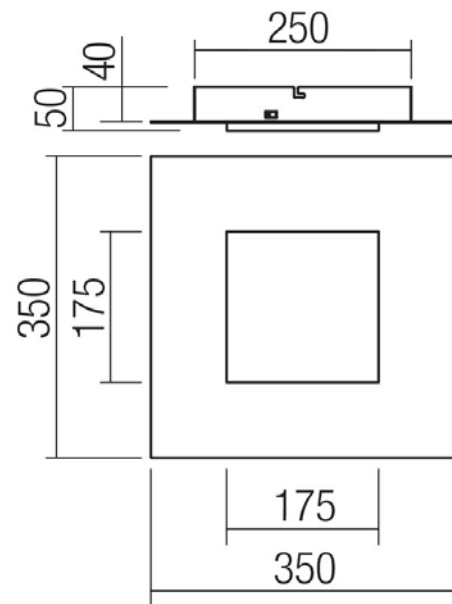

IT - Plafoniera per interni, dotata di LED SMD, con possibilità di selezionare la temperatura di colore della luce, struttura in metallo verniciato colore nero opaco, diffusore in acrilico bianco satinato.

RU - Потолочный светильник для внутреннего освещения, оснащенный светодиодами SMD, с возможностью изменения цветовой температуры и яркости света, металлической структурой, окрашенной в матово-черный цвет, и рассеивателем из белого сатинированного акрила.

HU - Beltéri, SMD LED-es mennyezeti/fali lámpa, fény színhőmérséklet beállítással, matt feketére festett fém szerkezet, szatén fehér akril diszperzór.

BG - Плафониера за интериор, оборудвана с LED-ове SMD, с възможност за избор на цвeтова температура на светлината, метална структура боядисана в матово черно, дифузер от сатениран бял акрил.

SK - Stropné svetidlo do interiéru, vybavené SMD LED diódami, s možnosťou voľby farebnej teploty svetla, kovová konštrukcia lakovaná pieskovo čiernou farbou, saténový akrylátový difúzor.

Product type	Ceiling lamp
Input voltage	220/240V, 50/60Hz
Power	28W
Led type	96 pcs x 0,29W, 3000K + 96 pcs x 0,29W, 6500K, 2835 SMD LED
Color temperature	CCT by back switch 3000K - 4000K - 6500K
Led luminous flux	3200 lm
System luminous flux	1465 lm
CRI	>80
OPTICS	-
Dimmable	No
Øuse (lm)	3200
Pon (w)	28
FTM	0.926
ηTM	105.83
Energy efficiency class	F
Warranty (years)	3
Protection class	Class II
IP rating	IP20

LED removal by a specialist **YES**
Driver removal by a specialist **YES**

Standards: EN 60598-1:2015 + A1:2018, EN 60598-2-1:2020, EN 60598-2-2:2012, EN 62493:2015, EN 62471:2008, EN 62031:2008 + A1:2013 + A2:2015, EN 60529:1992 + A2:2013, EN 55015:2019 + A11:2020, EN 61000-3-2:2019, EN 61000-3-3:2013 + A1:2019, EN 61547:2009.
Made in PRC.

REDO GROUP S.R.L.

Str. Alexei Tolstoi, nr. 12, Bacău - 600093, ROMÂNIA.
Tel. +40.234.562.452 / 514.492 / 546.620. Fax +40.234.546.677.

www.smarterlight.ro

Last update: 10/2024