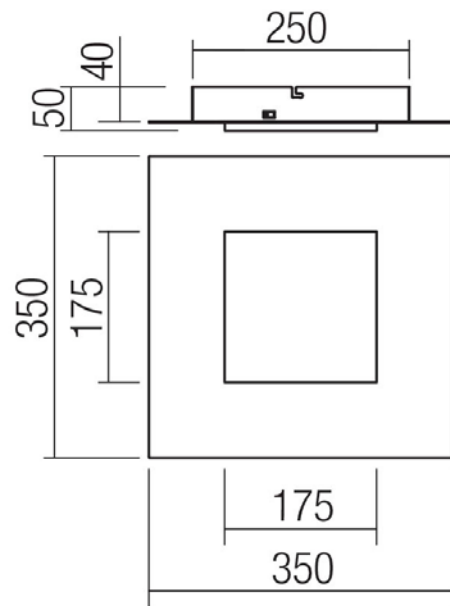

IT - Plafoniera per interni, dotata di LED SMD, con possibilità di selezionare la temperatura di colore della luce, struttura in metallo verniciato colore bianco opaco, diffusore in acrilico bianco satinato.

RU - Потолочный светильник для внутреннего освещения, оснащенный светодиодами SMD, с возможностью изменения цветовой температуры и яркости света, металлической структурой, окрашенной в матово-белый цвет, и рассеивателем из белого сатинового акрила.

HU - Beltéri, SMD LED-es mennyezeti lámpa, fény színhőmérséklet beállítással, matt fehérre festett fém szerkezet, szatén fehér akril diszperzór.

BG - Плафониера за интериор, оборудвана с LED-ове SMD, с възможност за избор на цвят температура на светлината, метална структура боядисана в матово бяло, дифузер от сатениран бял акрил.

SK - Stropné svetidlo do interiéru, osadené SMD LED, s možnosťou byby teploty farby svetla, kovová konštrukcia lakovaná pieskovo bielou farbou, saténový akrylátový difúzor.

Product type	Ceiling lamp
Input voltage	220/240V, 50/60Hz
Power	28W
Led type	96 pcs x 0,29W, 3000K + 96 pcs x 0,29W, 6500K, 2835 SMD LED
Color temperature	CCT by back switch 3000K - 4000K - 6500K
Led luminous flux	3200 lm
System luminous flux	1465 lm
CRI	>80
OPTICS	-
Dimmable	No
Øuse (lm)	3200
Pon (w)	28
FTM	0.926
ηTM	105.83
Energy efficiency class	F
Warranty (years)	3
Protection class	Class II
IP rating	IP20

LED removal by a specialist **YES**
Driver removal by a specialist **YES**

Standards: EN 60598-1:2015 + A1:2018, EN 60598-2-1:2020, EN 60598-2-2:2012, EN 62493:2015, EN 62471:2008, EN 62031:2008 + A1:2013 + A2:2015, EN 60529:1992 + A2:2013, EN 55015:2019 + A11:2020, EN 61000-3-2:2019, EN 61000-3-3:2013 + A1:2019, EN 61547:2009.
Made in PRC.

REDO GROUP S.R.L.

Str. Alexei Tolstoi, nr. 12, Bacău - 600093, ROMÂNIA.
Tel. +40.234.562.452 / 514.492 / 546.620. Fax +40.234.546.677.

www.smarterlight.ro

Last update: 10/2024