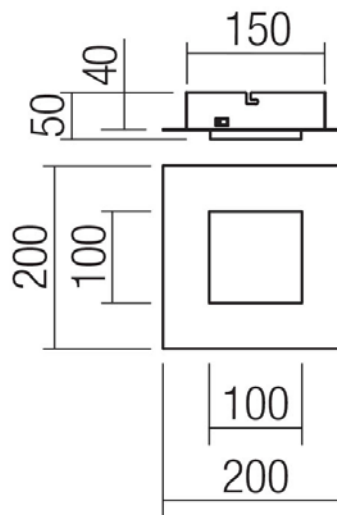

Product type	Wall lamp / Ceiling lamp
Input voltage	220/240V, 50/60Hz
Power	16W
Led type	60 pcs x 0,26W, 3000K + 60 pcs x 0,26W, 6500K, 2835 SMD LED
Color temperature	CCT by back switch 3000K - 4000K - 6500K
Led luminous flux	2200 lm
System luminous flux	986 lm
CRI	>80
OPTICS	-
Dimmable	No
Øuse (lm)	2200
Pon (w)	16
FTM	0.926
ηTM	127.33
Energy efficiency class	E
Warranty (years)	3
Protection class	Class II
IP rating	IP20