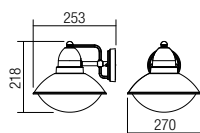

9094 Dark Grey

9095 Rust

E27, 1 x max. 42W