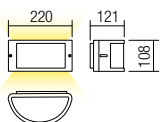

90184 Sand White
90185 Dark Grey
90186 Dark Brown

SMD LED · 10W
3000K · CRI 80
LED flux: 1100 lm
Luminaire flux: 655 lm