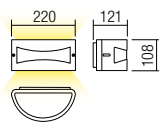

90187 Sand White
90188 Dark Grey
90189 Dark Brown

SMD LED · 10W
3000K · CRI 80
LED flux: 1100 lm
Luminaire flux: 610 lm