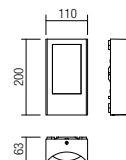

90482 Sand White

90483 Dark Grey

90484 Corten

SMD LED · 8W · 3000K · CRI 80

LED flux: 750 lm

Luminaire flux: 490 lm