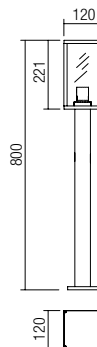

90283

E27, 1 x max. 42W