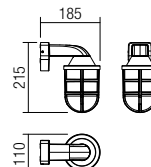

info

Series of wall lamps for exterior, body of polycarbonate and ABS alloy finished in brass, copper or black, anti-UV transparent polycarbonate diffuser.

Serie de aplicie pentru exterior, corp din aliaj de policarbonat cu ABS finisat alamă, cupru sau negru, dispersor din policarbonat transparent anti UV.

Serie di applique per esterni, corpo in lega di policarbonato e ABS, finitura ottone, rame o nera, diffusore in policarbonato trasparente anti UV.

Серия бра для наружного освещения, корпус из сплава поликарбоната и ABS с отделкой из латуни, меди или черного цвета, рассеиватель из прозрачного поликарбоната с защитой от УФ-излучения.

Kültéri fali lámpák, polikarbonát ABS ötvözetű lámpatest, sárgaréz, réz, fekete színben, UV-álló, áttetsző polikarbonát diszperzór.

Серия външни стенни осветителни тела, корпус от поликарбонатна сплав с ABS с месингово, медно или черно покритие, прозрачен анти-UV дифузор от поликарбонат.

Séria nástenných svietidiel do exteriéru, telo z polykarbonátu a zliatiny ABS povrchovo upravené v mosadznej, medenej alebo čiernej farbe, anti-UV priehľadný polykarbonátový difúzor.

90205 Brass
90206 Copper
90207 Black
E27, 1x max. 28W