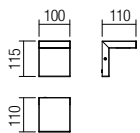

426

90279

SMD LED · 8W
3000K · CRI 80
LED flux: 960 lm
Luminaire flux: 655 lm

90280

SMD LED · 8W
3000K · CRI 80
LED flux: 960 lm
Luminaire flux: 655 lm

info

Outdoor light fixtures, die cast aluminium body electrostatically painted in dark grey, transparent glass diffusers.