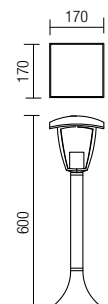

443

9158

E27, 2 x max. 28W

9157

E27, 1 x max. 28W

info

Series of outdoor lamps, die cast aluminum and metal structure electrostatically painted in black with copper patina finishing, transparent glass diffuser.