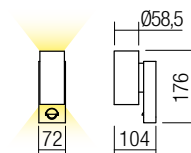

COB LED · 2 x 3W · 3000K · CRI 80

Optic 40°/40°

LED flux: 634 lm

Luminaire flux: 505 lm