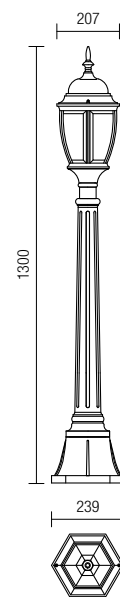

9608

E27, 1 x max. 42W