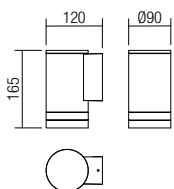

90517

GU10, 1 x max. 28W