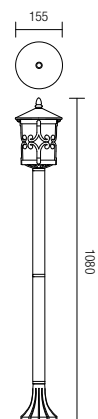

9262

E27, 1 x max. 42W