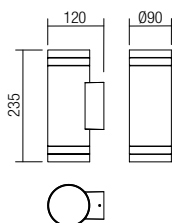

90518

GU10, 2 x max. 28W