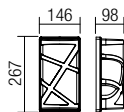

9097

E27, 1 x max. 42W