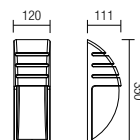

info

Series of outdoor luminaires, die cast aluminium body available in several finishing variants: matt black with smoky polycarbonate diffuser or dark grey with satin polycarbonate diffuser.

Serie de aparate de iluminat pentru exterior, corp din aluminiu turnat sub presiune, disponibile în variante de finisaje: negru mat cu dispersor din policarbonat fumuriu sau gri închis cu dispersor din policarbonat satinat.

Serie di apparecchi d'illuminazione per esterni, corpo in pressofusione di alluminio, disponibili nelle varianti di finitura: nero opaco con diffusore in policarbonato fumè oppure grigio scuro con diffusore in policarbonato satinato.

Серия светильников для наружного освещения, алюминиевый корпус, литый под давлением, в варианте исполнения отделки: чёрного матового цвета, диффузор из дымчатого или тёмного серого цвета, диффузор из сатенированного поликарбоната.

Kültéri világítótestek sorozata, nyomás alatt öntött alumínium test, fényezési lehetőségek: mat fekete füstös polikarbonát diszperzórral vagy sötétszürke szaténos polikarbonát diszperzórral.

Серия екстериорни осветителни тела, тяло от алуминий, лят под налягане, налични във варианти с покритие: матово черно с разсейвател от опушен поликарбонат или тъмно сиво с разсейвател от сатениран поликарбонат.

Rad vonkajších svietidiel, hliníkový odliatok, k dispozícii vo variantách: matná čierna s difúzorom z dymového polykarbonátu alebo tmavo šedá so saténovým-polykarbonátovým difúzorom.

9818 Matt Black
9210 Dark grey

E27, 1 x max. 42W