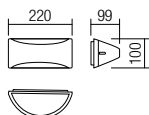

90190 Sand White
90191 Dark Grey
90192 Dark Brown
SMD LED · 10W · 3000K · CRI 80
LED flux: 1100 lm
Luminaire flux: 542 lm