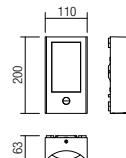

90485 Sand White + Motion detector

90486 Dark Grey + Motion detector

90487 Corten + Motion detector

SMD LED · 8W · 3000K · CRI 80

LED flux: 750 lm

Luminaire flux: 490 lm