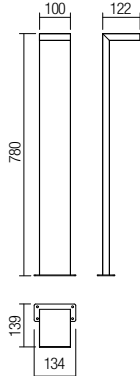

426

90279

SMD LED · 8W
3000K · CRI 80
LED flux: 960 lm
Luminaire flux: 655 lm

90280

SMD LED · 8W
3000K · CRI 80
LED flux: 960 lm
Luminaire flux: 655 lm

info

Outdoor light fixtures, die cast aluminium body electrostatically painted in dark grey, transparent glass diffusers.