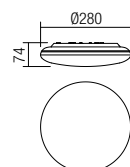

Wi-Fi CONNECTION APP CONTROL

Available on

Works with

90208

SMD LED · 25W
3000-6500K · CRI 80
LED flux: 2400 lm
Luminaire flux: 2098 lm

info

Ceilings lamp for exterior, aluminium structure electrostatically painted in sand white or dark grey, transparent glass diffusers. GU10 bulbs not included.