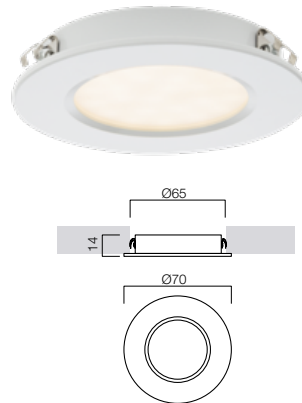

art. **70368** WH White
art. **70369** CH Chrome
art. **70370** S Silver

SMD LED · 3W · 4000K · CRI 85
LED flux: 308 lm
Luminaire flux: 204 lm

Ø65 mm

SURFACE MOUNTING

RECESSED MOUNTING

PT 01

art. **70392** MWH Matt White