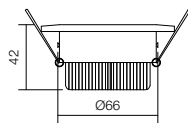

info

Orientable recessed LEDs downlight, aluminium structure, polycarbonate lens. Equipped with driver.

Spot de încastrat orientabil cu LED-uri, structură din aluminiu și lentilă din policarbonat. Complet echipat cu alimentator.

Incasso orientabile a LED, struttura in alluminio e lente in policarbonato. Dotato di driver.

Направляемый встраиваемый светодиодный спот, алюминиевая структура, поликарбонатная линза. Полностью оснащен с блоком питания.

Beépíthető, állítható irányú LED-es spot, elektrosztatikus mezőben fehérre festett alumínium szerkezet polikarbonát lencsével. Teljesen felszerelve tápforrással.

Ориентируем прожектор за вграждане с LED-ове, алуминиева структура, леща от поликарбонат. Напълно оборудван със захранващо устройство.

Nastaviteľé zapustené LED bodové svetlo, konštrukcia z hliníka a polykarbonátovej šošovky. Súčasťou je napájač.