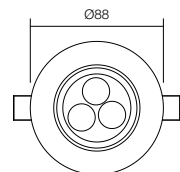

info

Orientable recessed LEDs downlight, aluminium structure, polycarbonate lens. Equipped with driver.

Spot de încastrat orientabil cu LED-uri, structură din aluminiu și lentilă din policarbonat. Complet echipat cu alimentator.

Incasso orientabile a LED, struttura in alluminio e lente in policarbonato. Dotato di driver.

Направляемый встраиваемый светодиодный спот, алюминиевая структура, поликарбонатная линза. Полностью оснащен с блоком питания.

Beépíthető, állítható irányú LED-es spot, elektrosztatikus mezőben fehérre festett alumínium szerkezet polikarbonát lencsével. Teljesen felszerelve tápforrással.

Ориентируем прожектор за вграждане с LED-ове, алуминиева структура, леща от поликарбонат. Напълно оборудван със захранващо устройство.

Nastaviteľé zapustené LED bodové svetlo, konštrukcia z hliníka a polykarbonátovej šošovky. Súčasťou je napájač.