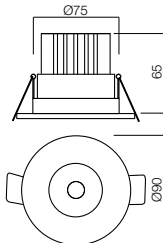

COB LED · 10W · 3000K or 4000K · CRI 80
LED flux: 1126 lm or 1164 lm
Luminaire flux: 905 lm or 940 lm
Optic 36°

Ø75 mm

info

Recessed downlights equipped with COB LED, aluminium structure electrostatically painted in matt white or matt black, aluminium reflector with mirror finish and polycarbonate diffuser. Equipped with driver.