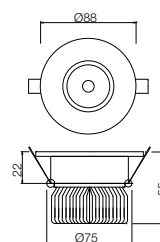

MT 128 LED

art. **70363** WH White

info

Orientable recessed COB LED downlight, structure and reflector of aluminium, polycarbonate diffuser. Driver included.

Spot de încastrat orientabil cu LED COB, structură din aluminiu, reflector din aluminiu și dispersor din policarbonat transparent. Complet echipat cu alimentator.

Incasso orientabile a LED, struttura in alluminio, riflettore in alluminio e diffusore in policarbonato. Dotato di driver.

Управляемое встраиваемое световое пятно со светодиодами LED COB, алюминиевая конструкция, окрашенная в электростатическом поле, белого цвета, алюминиевый отражатель и диффузор из поликарбоната. Полностью оснащено фидером.

Beépíthető és billenthető COB LED lámpa, elektrosztatikus térben fehérre festett alumínium szerkezettel, alumínium fényszóróval és áttetsző polikarbonát diszperzórral. Táppal ellátott szerkezet.

Spot за вграждане направляем с LED COB, алуминиева структура, боядисана в бяло електростатично поле, алуминиев рефлектор и разсейвател от прозрачен поликарбонат. Комплект оборудван със захранващо устройство.

Orientovateľný zapustený COB LED reflektor, hliníková konštrukcia elektrostaticky maľovaná v bielej farbe, hliníkový reflektor a polykarbonátový difúzor. Súčasťou je napájač.

art. **70364** AL Aluminium

COB LED · 5W · 4000K · CRI 80
LED flux: 508 lm
Luminaire flux: 368 lm
Optic 45°

Ø75 mm