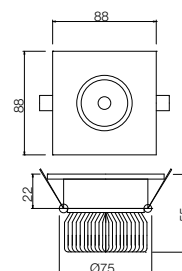

MT 129 LED

info

Orientable recessed COB LED downlight, structure and reflector of aluminium, polycarbonate diffuser. Driver included.

Spot de încastrat orientabil cu LED COB, structură din aluminiu, reflector din aluminiu și dispersor din policarbonat transparent. Complet echipat cu alimentator.

Incasso orientabile a LED, struttura in alluminio, rifletore in alluminio e diffusore in policarbonato. Dotato di driver.

Управляемое встраиваемое световое пятно со светодиодами LED COB, алюминиевая конструкция, окрашенная в электростатическом поле, белого цвета, алюминиевый отражатель и диффузор из поликарбоната. Полностью оснащено фидером.

Beépíthető és billenthető COB LED lámpa, elektrosztatikus térben fehérre festett alumínium szerkezettel, alumínium fényszóróval és áttetsző polikarbonát diszperzóval. Táppal ellátott szerkezet.

Спот за вграждане направляем с LED COB, алуминиева структура, боядисана в бяло електростатично поле, алуминиев рефлектор и разсейвател от прозрачен поликарбонат. Комплект оборудван със захранващо устройство.

Orientovateľný zapustený COB LED reflektor, hliníková konštrukcia elektrostaticky maľovaná v bielej farbe, hliníkový reflektor a polykarbonátový difúzor. Súčasťou je napájač.

COB LED · 5W · 4000K · CRI 80
LED flux: 508 lm
Luminaire flux: 368 lm
Optic 45°

Ø75 mm