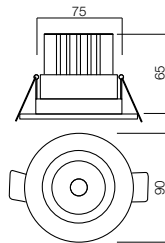

info

Recessed downlights equipped with COB LED, aluminium structure electrostatically painted in matt white, matt gold or matt black, aluminium reflector with mirror finish and polycarbonate diffuser. Equipped with driver.

Spoturi de încastrat fixe echipate cu LED COB, structură din aluminiu vopsită în câmp electrostatic alb mat, auriu mat sau negru mat, reflector din aluminiu oglindat și dispersor din policarbonat. Complet echipate cu alimentator.

Incassi fissi equipaggiati con LED COB, struttura in alluminio verniciato a polveri bianco opaco, oro opaco o nero opaco, riflettore in alluminio specchiato e diffusore in policarbonato. Dotati di driver.

Встраиваемые потолочные светильники, оснащенные светодиодами COB, алюминиевый корпус окрашен в электростатическом поле в матовый белый, матовый золотой или матовый черный цвета, алюминиевый отражатель с зеркальной отделкой и рассеиватель из поликарбоната. Оборудованы блоками питания.

COB LED-ekkel felszerelt, fix, befogott beszerelésű hidegtükrös lámpa, elektrosztatikus mezőben matt fehérre, matt aranyszínre vagy matt feketére festett alumínium struktúra, tükröző alumínium fényvisszaverővel és polikarbonát fényszóróval. Teljesen felszerelve, tápegységgel.

Фиксирани вградени точкови осветителни тела оборудвани със COB светодиоди, алуминиева структура боядисана в электростатично поле в цвят матово бяло, матово златно или матово черно, рефлектор от отражателен алуминий и поликарбонатен дифузор. Напълно оборудвани с захранващо устройство.

Zapustené svietidlá vybavené COB LED, hliníková štruktúra lakovaná v matnej bielej, matnej zlatej alebo matnej čiernej farbe, hliníkový reflektor so zrkadlom a polykarbonátový difúzor. Obsahuje driver.