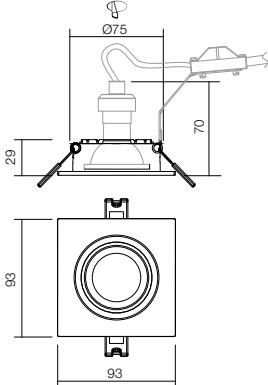

378

GU10, 1x max. 50W

info

Built-in orientable downlight for interior, matt white plastic structure, with anti-yellow treatment, 5 years gurantee.

Spot de încastrat orientabil pentru interior, structură din plastic alb mat, tratat anti-îngălbenire, garanție 5 ani.