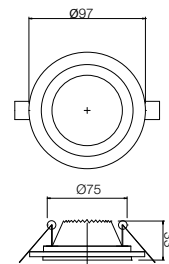

ST 205 LED

art. **70357** WH White

info

Recessed SMD LEDs 5730 downlight, aluminium structure electrostatically painted in white, with sanded glass frame and polycarbonate diffuser. Driver included.

Spot de încastrat cu LED-uri SMD 5730, structură din aluminiu vopsită în câmp electrostatic culoare albă, cu ramă din sticlă sablată și dispersor din policarbonat. Complet echipat cu alimentator.

Incasso fisso a LED SMD 5730, struttura in alluminio verniciato a polveri bianco, con cornice in vetro sabbiato e diffusore in policarbonato. Dotato di driver.

Встраиваемое световое пятно со светодиодами SMD 5730, алюминиевая конструкция, окрашенная в электростатическом поле, белого цвета, с веслом из пескоструйно-обработанного стекла, и диффузор из поликарбоната. Полностью оснащено фидером.

Beépíthető ledes SMD 5730-as spotlámpa, elektrosztatikus térben fehérre festett alumínium szerkezettel, homokfúvott üveg kerettel és polikarbonát diszperzórral. Táppal ellátott szerkezet.

Spot за вграждане с SMD 5730 LED-ове, алуминиева структура, боядисана в бяло електростатично поле, с рамка от гравирано стъкло и разсейвател от поликарбонат. Комплект оборудван със захранващо устройство.

Zapustený SMD LED reflektor 5730, hliníková konštrukcia elektrostaticky maľovaná v bielej farbe, pieskované sklo s rámom a tienidlom z polykarbonátu. Súčasťou je napájač.

SMD LED · 5W · 4000K · CRI 80
LED flux: 508 lm
Luminaire flux: 320 lm

Ø75 mm