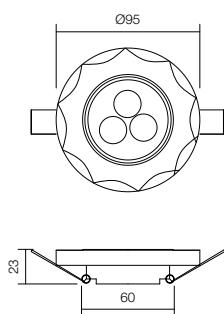

Ø75 mm

CR 34 LED

art. **70311** Glass

POWER LED · 3 x 1W · 4000K · CRI 80
LED flux: 303 lm
Luminaire flux: 248 lm
Optic 45°

info

Recessed LEDs downlight, aluminium structure with transparent faceted glass frame. Equipped with driver.