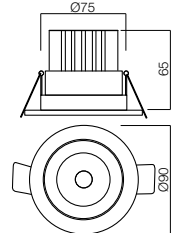

info

Recessed orientable downlights equipped with COB LED, aluminium structure electrostatically painted in matt white or matt black, aluminium reflector with mirror finish and polycarbonate diffuser. Equipped with driver.

Spoturi de încastrat orientabile echipate cu LED COB, structură din aluminiu vopsită în câmp electrostatic alb mat sau negru mat, reflector din aluminiu oglindat și dispersor din policarbonat. Complet echipate cu alimentator.

Incassi orientabili equipaggiati con LED COB, struttura in alluminio verniciato a polveri bianco opaco o nero opaco, riflettore in alluminio specchiato e diffusore in policarbonato. Dotati di driver.

Встраиваемые ориентируемые потолочные светильники, оснащенные светодиодами COB, алюминиевый корпус окрашен в электростатическом поле в матовый белый или матовый черный цвет, алюминиевый отражатель с зеркальной отделкой и рассеиватель из поликарбоната. Оборудованы блоками питания.

COB LED-ekkel felszerelt, irányítható, befogott beszerelésű hidegtükrös lámpa, elektrosztatikus mezőben matt fehérre vagy matt feketére festett alumínium struktúra, tükröző alumínium fényvisszaverővel és polikarbonát fényszóróval. Teljesen felszerelve, tápegységgel.

Регулируеми вградени точкови осветителни тела оборудвани със COB светодиоид, алуминиева структура боядисана в электростатично поле в цвят матово бяло или матово черно, рефлектор от отражателен алуминий и поликарбонатен дифузор. Напълно оборудвани с захранващо устройство.

Nastaviteľné zapustené svietidlá vybavené COB LED, hliníková štruktúra v matnej bielej, alebo matnej čiernej farbe, hliníkový reflektor so zrkadlom a polykarbonátový difúzor. Obsahuje driver.