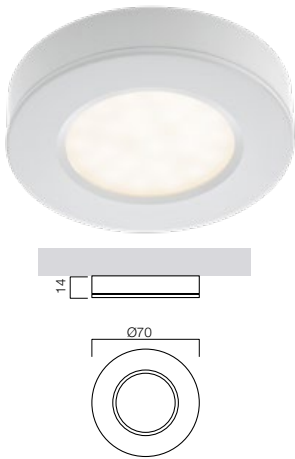

art. **70368** WH White
art. **70369** CH Chrome
art. **70370** S Silver

SMD LED · 3W · 4000K · CRI 85
LED flux: 308 lm
Luminaire flux: 204 lm

Ø65 mm

SURFACE MOUNTING

RECESSED MOUNTING

PT 01

art. **70392** MWH Matt White