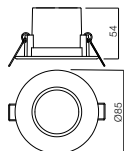

SMD LED · 5W · 4000K · CRI 80
LED flux: 380 lm
Luminaire flux: 330 lm
Optic 45°

info

Recessed downlights equipped with SMD LED, matt white polycarbonate structure, frost polycarbonate diffuser, driver included.

Spoturi echipate cu LED-uri SMD, pentru montaj încastrat, structură din policarbonat alb mat, dispersor din policarbonat satinat, alimentator inclus.

Incassi fissi equipaggiati con LED SMD, struttura in policarbonato bianco opaco, diffusore in policarbonato satinato, driver incluso.

Встраиваемые потолочные споты, оснащенные светодиодом SMD, матовая белая структура из поликарбоната, рассеиватель из сатинового поликарбоната, питатель входит в комплект.

Beltéri besülyesített spot lámpa, SMD LED-el, matt fehér műanyag szerkezet, satén polikarbonát diszperzór, működtetőt tartalmaz.

Спотове със SMD светодиоди, за вграден монтаж, структура от матов бял поликарбонат, дифузер от сатен поликарбонат, захранващото устройство е включено.

Zápusznė sviėtidlá vybavenė LED SMD, matná biela polykarbonátová štruktúra, mrazuvzdorný polykarbonátový difúzor, vrátane vodiča.