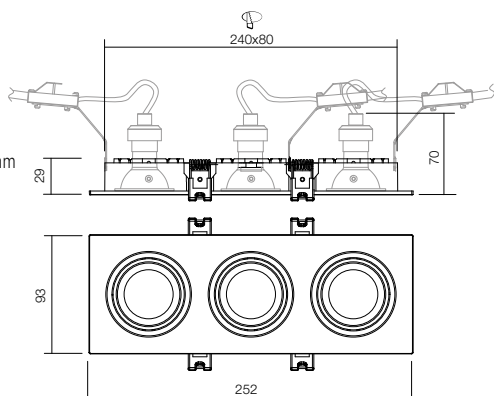

PT 03

art. **70394** MWH Matt White

GU10, 3 x max. 50W

240x80 mm

info

Built-in orientable downlight for interior, matt white plastic structure, with anti-yellow treatment, 5 years guarantee.

Spot de încadrat orientabil pentru interior, structură din plastic alb mat, tratat anti-îngălbenire, garanție 5 ani.