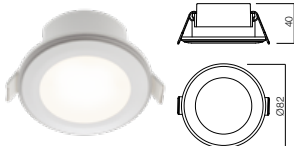

PT 05

LED

3000K

3Years
Warranty

CE

art. **70399** MWH Matt White

SMD LED · 3,5+1,5W · 3000K · CRI 80

LED flux: 530 lm

Luminaire flux: 400 lm

Ø68 mm

art. **70400** MWH Matt White

SMD LED · 8,5+3,5W · 3000K · CRI 80

LED flux: 1350 lm

Luminaire flux: 1100 lm

Ø130 mm

SWITCHING MODE

info

Recessed downlights equipped with SMD LED, matt white polycarbonate structure, frost polycarbonate diffuser, driver included.

Spoturi echipate cu LED-uri SMD, pentru montaj încastrat, structură din polycarbonat alb mat, dispersor din polycarbonat satinat, alimentator inclus.

Incassi fissi equipaggiati con LED SMD, struttura in polycarbonato bianco opaco, diffusore in polycarbonato satinato, driver incluso.

Встраиваемые потолочные споты, оснащенные светодиодом SMD, матовая белая структура из поликарбоната, рассеиватель из сатинового поликарбоната, питатель входит в комплект.

Beltéri besülyezett spot lámpa, SMD LED-el, matt fehér műanyag szerkezet, satén polikarbonát disperzór, működtetőt tartalmaz.

Спотове със SMD светодиоди, за вграден монтаж, структура от матов бял поликарбонат, дифузер от сатен поликарбонат, захранващото устройство е включено.

Zápusťné svietidlá vybavené LED SMD, matná biela polykarbonátová štruktúra, mrazuvzdorný polykarbonátový difúzor, vrátane vodiča.