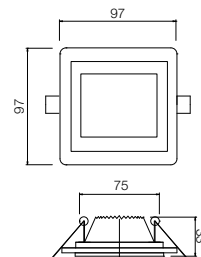

ST 206 LED

art. **70358** WH White

info

Recessed SMD LEDs 5730 downlight, aluminium structure electrostatically painted in white, with sanded glass frame and polycarbonate diffuser. Driver included.

Spot de încastrat cu LED-uri SMD 5730, structură din aluminiu vopsită în câmp electrostatic culoare albă, cu ramă din sticlă sablată și dispersor din policarbonat. Complet echipat cu alimentator.

Incasso fisso a LED SMD 5730, struttura in alluminio verniciato a polveri bianco, con cornice in vetro sabbiato e diffusore in policarbonato. Dotato di driver.

Встраиваемое световое пятно со светодиодами SMD 5730, алюминиевая конструкция, окрашенная в электростатическом поле, белого цвета, с веслом из пескоструйно-обработанного стекла, и диффузор из поликарбоната. Полностью оснащено фидером.

Beépíthető ledes SMD 5730-as spotlámpa, elektrosztatikus térben fehérre festett alumínium szerkezettel, homokfúvott üveg kerettel és polikarbonát diszperzórral. Táppal ellátott szerkezet.

Spot za vgrajdanе s SMD 5730 LED-ove, aluminiеva struktura, бојадисана в бяло електростатично поле, с рамка от гравирано стъкло и разсейвател от поликарбонат. Комплект оборудван със захранващо устройство.

Zapustený SMD LED reflektor 5730, hliníková konštrukcia elektrostaticky maľovaná v bielej farbe, pieskované sklo s rámom a tienidlom z polykarbonátu. Súčasťou je napájač.

SMD LED · 5W · 4000K · CRI 80
LED flux: 508 lm
Luminaire flux: 320 lm

Ø75 mm