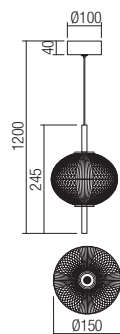

01-4024 Black

SMD LED · 12W, 3000K, CRI 80
LED flux: 1436lm
Luminaire flux: 1309lm

01-4025 Black

SMD LED · 20W, 3000K, CRI 80
LED flux: 2174lm
Luminaire flux: 1921lm

156

01-4026 Black

SMD LED - 36W, 3000K, CRI 80
LED flux: 4673lm
Luminaire flux: 3611lm