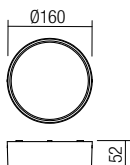

420

**90494** Sand White  
**90495** Dark Grey  
**90496** Corten  
 SMD LED · 10W · 3000K · CRI 80  
 LED flux: 1250 lm  
 Luminaire flux: 766 lm

**90516** Dark Grey  
 SMD LED · 10W · 3000K · CRI 80  
 LED flux: 1250 lm  
 Luminaire flux: 860 lm