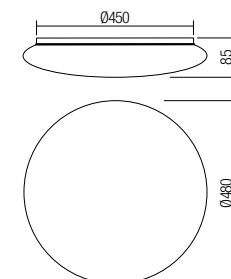

Wi-Fi CONNECTION APP CONTROL + REMOTE CONTROL

Available on *Smarter*

Works with

04-532

SMD LED · 48W
CCT 3000-6500K + RGB · CRI 80
LED flux: 5200 lm
Luminaire flux: 950 lm

info

Ceiling lamp for indoor equipped with SMD LEDs warm white, cool white and RGB SMD LEDs, with TUYA system control.