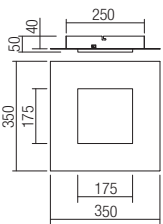

- **05-989** Sand White
- **05-990** Matt Gold
- **05-991** Sand Black

SMD LED · 28W · CCT 3000K/400K/6500K · CRI >80
LED flux: 3200 lm
Luminaire flux: 1465 lm