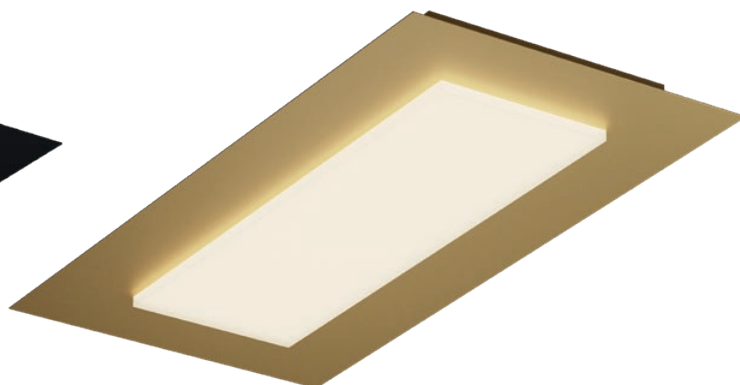

05-995 Sand White

05-996 Matt Gold

05-997 Sand Black

SMD LED · 40W · CCT 3000K/4000K/6500K · CRI >80

LED flux: 4600 lm

Luminaire flux: 2520 lm

05-998 Sand White

05-999 Matt Gold

05-1000 Sand Black

SMD LED · 40W · CCT 3000K/4000K/6500K · CRI >80

LED flux: 4600 lm

Luminaire flux: 2720 lm

05-1001 Sand White

05-1002 Matt Gold

05-1003 Sand Black

SMD LED · 50W · CCT 3000K/4000K/6500K · CRI >80

LED flux: 6100 lm

Luminaire flux: 3850 lm