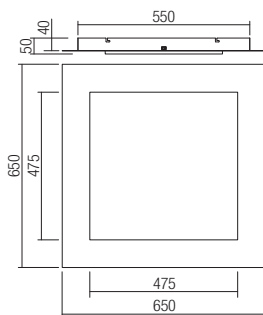

05-998 Sand White

05-999 Matt Gold

05-1000 Sand Black

SMD LED · 40W · CCT 3000K/4000K/6500K · CRI >80

LED flux: 4600 lm

Luminaire flux: 2720 lm