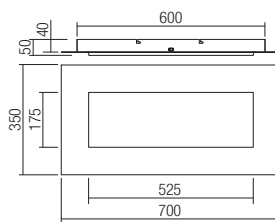

05-998 Sand White

05-999 Matt Gold

05-1000 Sand Black

SMD LED · 40W · CCT 3000K/4000K/6500K · CRI >80

LED flux: 4600 lm

Luminaire flux: 2720 lm