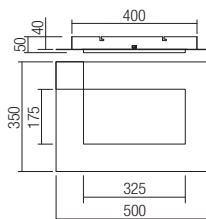

SMD LED · 16W · CCT 3000K/4000K/6500K · CRI >80
LED flux: 2200 lm
Luminaire flux: 986 lm

102

- 05-989** Sand White
- 05-990** Matt Gold
- 05-991** Sand Black

SMD LED · 28W · CCT 3000K/400K/6500K · CRI >80
LED flux: 3200 lm
Luminaire flux: 1465 lm