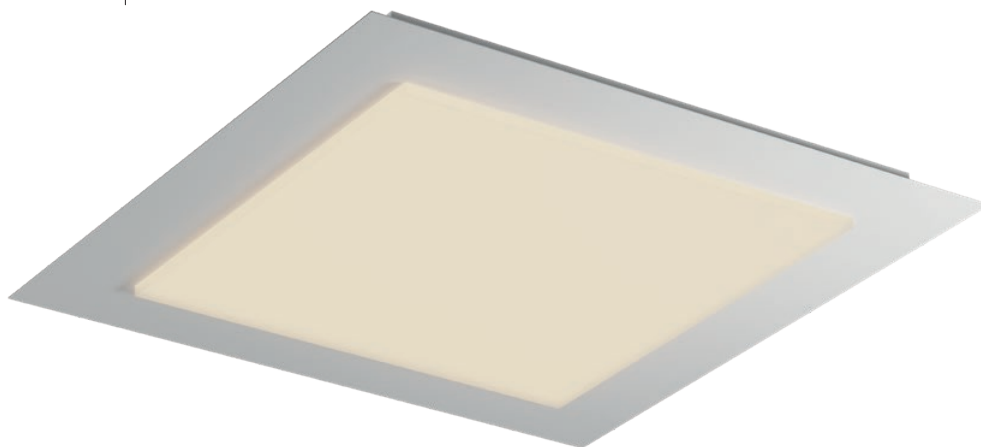

05-998 Sand White

05-999 Matt Gold

05-1000 Sand Black

SMD LED · 40W · CCT 3000K/4000K/6500K · CRI >80

LED flux: 4600 lm

Luminaire flux: 2720 lm