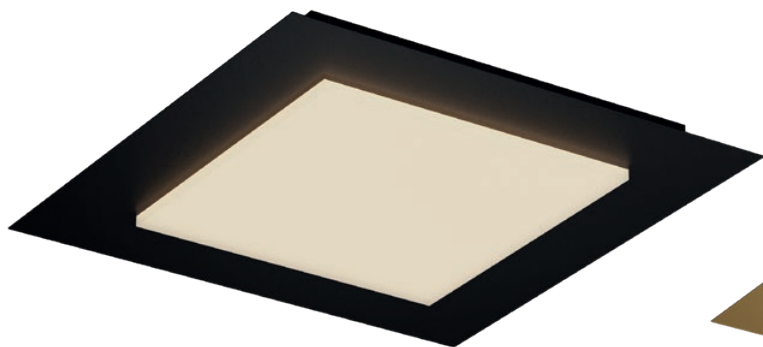

05-995 Sand White

05-996 Matt Gold

05-997 Sand Black

SMD LED · 40W · CCT 3000K/4000K/6500K · CRI >80

LED flux: 4600 lm

Luminaire flux: 2520 lm

05-998 Sand White

05-999 Matt Gold

05-1000 Sand Black

SMD LED · 40W · CCT 3000K/4000K/6500K · CRI >80

LED flux: 4600 lm

Luminaire flux: 2720 lm

05-1001 Sand White

05-1002 Matt Gold

05-1003 Sand Black

SMD LED · 50W · CCT 3000K/4000K/6500K · CRI >80

LED flux: 6100 lm

Luminaire flux: 3850 lm