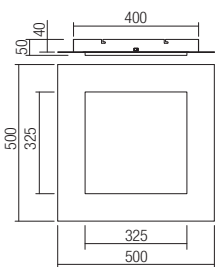

05-995 Sand White

05-996 Matt Gold

05-997 Sand Black

SMD LED · 40W · CCT 3000K/4000K/6500K · CRI >80

LED flux: 4600 lm

Luminaire flux: 2520 lm