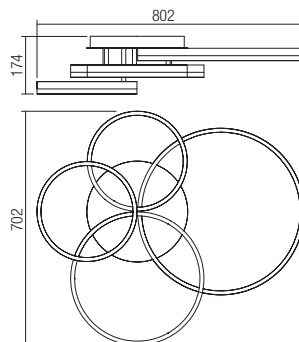

01-3996 Sand White/Matt Black

01-3997 Matt Gold

SMD LED · 120W

CCT 3000K/4000K/6000K by back switch · CRI >90

LED flux: 3000K/14400lm, 4000K/14432lm, 6000K/14450lm

Luminaire flux: 3000K/7222lm, 4000K/7252lm, 6000K/7268lm