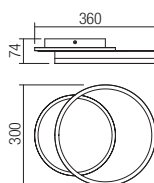

Светильники для внутреннего освещения, оснащенные светодиодами SMD, с возможностью изменения цветовой температуры света, металлическим основанием, окрашенным в матово-белый цвет, и алюминиевым корпусом, окрашенным в матово-черный цвет, или с корпусом из металла и алюминия, окрашенным в матово-золотистый цвет, и рассеивателями из сатинированного акрила.

Beltéri, SMD LED-es lámpák, fény színhőmérséklet beállítással, matt fehér színre festett fém alap, matt fekete színre festett fém és alumínium szerkezet vagy matt arany színűre festett fém és alumínium szerkezet, szatén akril árnyékolók.

Осветители тела за интерьер, оборудвани с LED-ове SMD, с възможност за избор на цвeтова температура на светлината, метална основа, боядисана в матово бяло и алуминиева структура боядисана в матово черно или структура от метал и алуминий, боядисана в матово златисто, дифузери от сатениран акрил.

Svietidlá do interiéru, vybavené SMD LED, s možnosťou voľby farebnej teploty svetla, s kovovým vrchlíkom lakovaným pieskovo bielou a hliníkovou konštrukciou lakovanou v matnej čiernej alebo so štruktúrou z kovu a hliníku lakovanou v matnom zlate, difúzory v saténovom akryle.