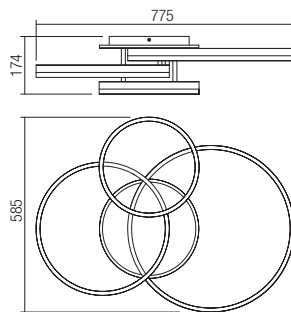

01-3994 Sand White/Matt Black

01-3995 Matt Gold

SMD LED · 90W

CCT 3000K/4000K/6000K by back switch · CRI >90

LED flux: 3000K/10980lm, 4000K/11022lm, 6000K/11052lm

Luminaire flux: 3000K/5546lm, 4000K/5542lm, 6000K/5549lm