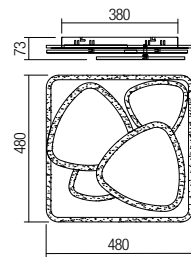

- LIGHT COLOR
  TEMPERATURE
  CONTROL
- 3 LIGHT
  PROGRAM
- TIMER
- DIMMER
- NIGHT LIGHT
  MODE
- REMOTE
  CONTROL