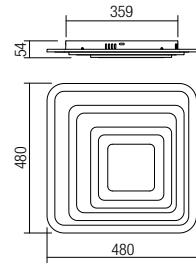

- LIGHT COLOR
  TEMPERATURE
  CONTROL
- 3 LIGHT
  PROGRAM
- TIMER
- DIMMER
- NIGHT LIGHT
  MODE
- REMOTE
  CONTROL

263