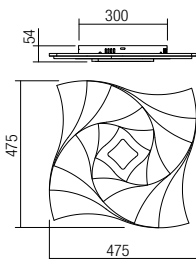

264

- **LIGHT COLOR
  TEMPERATURE
  CONTROL**
- **3 LIGHT
  PROGRAM**
- **TIMER**
- **DIMMER**
- **NIGHT LIGHT
  MODE**
- **REMOTE
  CONTROL**

01-2341
SMD LED · 63W
3000/4000/6000K · CRI 85
LED flux: 8580 lm
Luminaire flux: 4611 lm