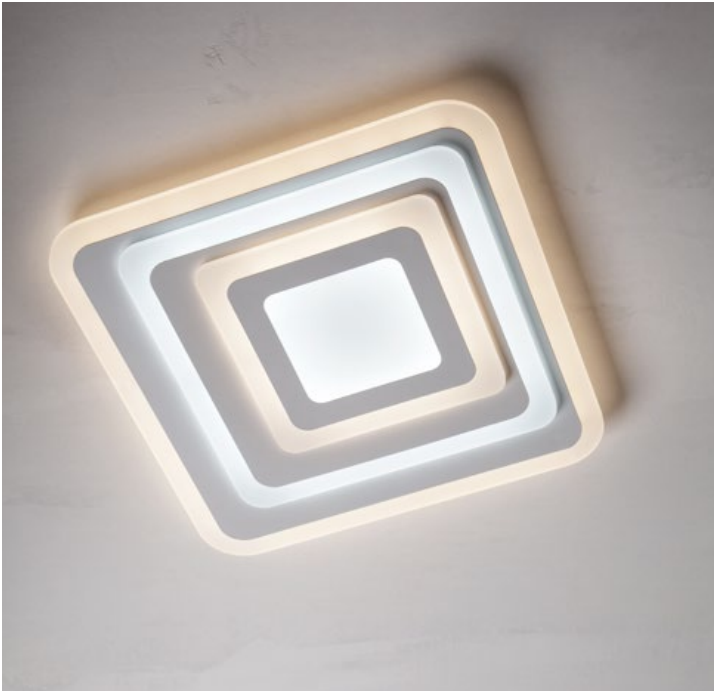

01-2337
SMD LED · 82W
3000/4000/6000K · CRI 85
LED flux: 10900 lm
Luminaire flux: 6625 lm

- LIGHT COLOR
  TEMPERATURE
  CONTROL
- 3 LIGHT
  PROGRAM
- TIMER
- DIMMER
- NIGHT LIGHT
  MODE
- REMOTE
  CONTROL

263