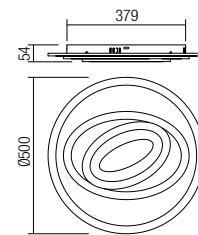

### 01-3017

SMD LED · 47W  
CCT 3000-6000K · CRI 85  
LED flux: 7100  
Luminaire flux: 4253 lm

**01-2335**  
 SMD LED · 70W  
 3000/4000/6000K · CRI 85  
 LED flux: 8700 lm  
 Luminaire flux: 5199 lm

- LIGHT COLOR  
TEMPERATURE  
CONTROL
- 3 LIGHT  
PROGRAM
- TIMER
- DIMMER
- NIGHT LIGHT  
MODE
- REMOTE  
CONTROL