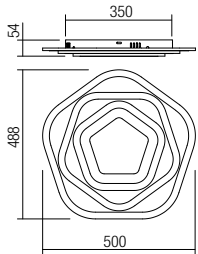

01-2342
SMD LED · 77W
3000/4000/6000K · CRI 85
LED flux: 10000 lm
Luminaire flux: 5275 lm