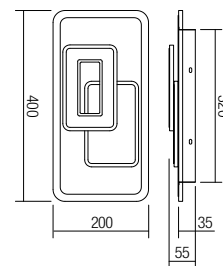

### 01-3017

SMD LED · 47W  
CCT 3000-6000K · CRI 85  
LED flux: 7100  
Luminaire flux: 4253 lm

**01-2335**  
 SMD LED · 70W  
 3000/4000/6000K · CRI 85  
 LED flux: 8700 lm  
 Luminaire flux: 5199 lm

- LIGHT COLOR  
TEMPERATURE  
CONTROL
- 3 LIGHT  
PROGRAM
- TIMER
- DIMMER
- NIGHT LIGHT  
MODE
- REMOTE  
CONTROL