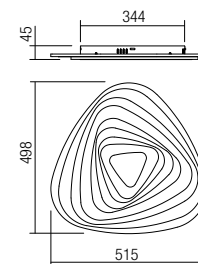

- LIGHT COLOR
  TEMPERATURE
  CONTROL
- 3 LIGHT
  PROGRAM
- TIMER
- DIMMER
- NIGHT LIGHT
  MODE
- REMOTE
  CONTROL