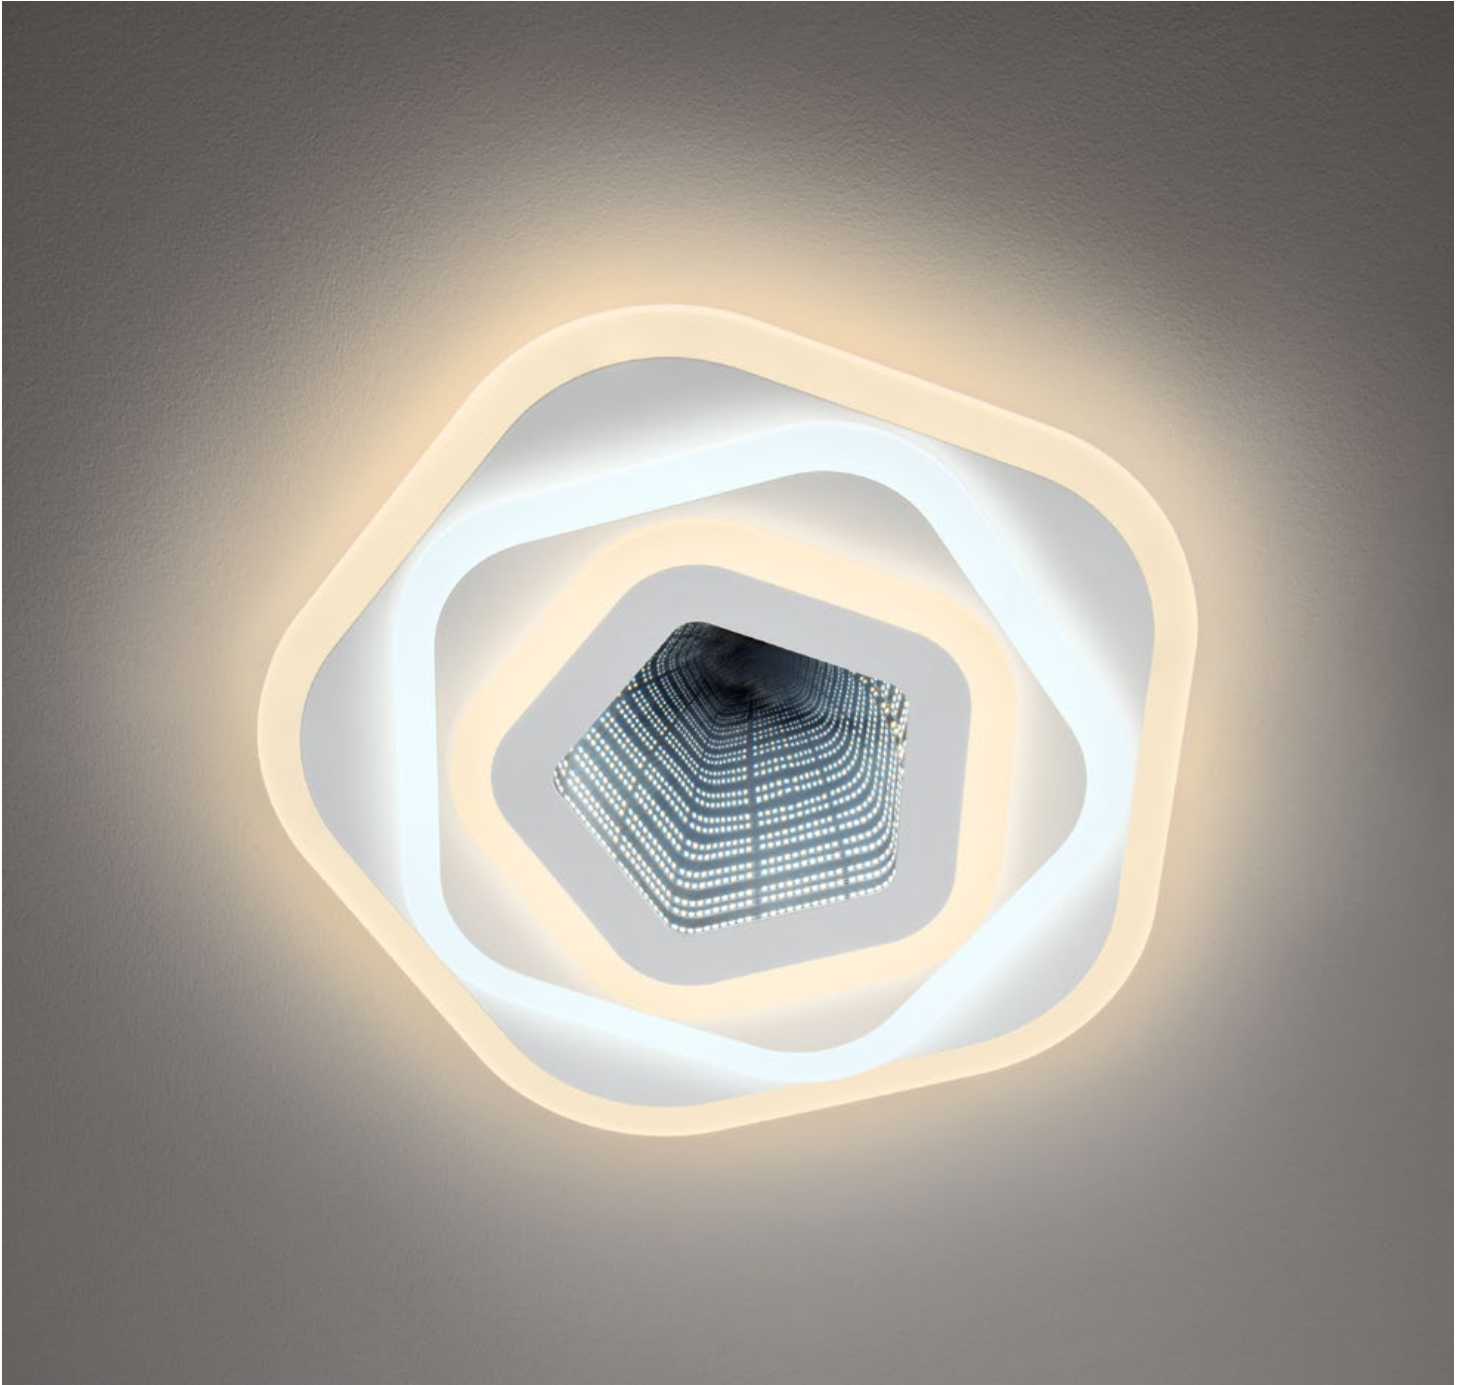

265

- **LIGHT COLOR TEMPERATURE CONTROL**
- **3 LIGHT PROGRAM**
- **TIMER**
- **DIMMER**
- **NIGHT LIGHT MODE**
- **REMOTE CONTROL**