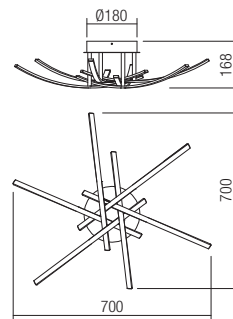

○ 01-2186 Mat White

● 01-2187 Gold Foil

SMD LED · 36W · 3000K · CRI 82

LED flux 3687 lm

Luminaire flux 2398 lm