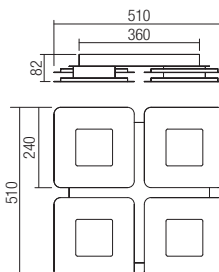

Plafoniere pentru interior echipate cu LED-uri SMD, cu posibilitate de selectare a temperaturii de culoare a luminii, structură din metal vopsită alb mat sau negru mat, dispersoare din acril alb satinat.

Plafoniere per interni dotate di LED SMD, con possibilità di selezionare la temperatura di colore della luce, struttura in metallo verniciato bianco opaco o nero opaco, diffusori in acrilico bianco satinato.

Потолочные светильники для внутреннего освещения, оснащенные светодиодами SMD, с возможностью изменения цветовой температуры и яркости света, металлической структурой, окрашенной в матово-белый или матово-черный цвета, и рассеивателями из белого сатинированного акрила.

Beltéri, SMD LED-es mennyezeti lámpák, fény színhőmérséklet beállítással, matt fehérre vagy matt feketére festett fém szerkezet, szatén fehér akril diffúzorral.

Плафониери за интериор, оборудвани с LED-ове SMD, с възможност за избор на цвeтова температура на светлината, метална структура боядисана в матово бяло или матово черно, дифузер от сатениран бял акрил.

Interiérové stropné svietidlá vybavené SMD LED diódami, s možnosťou voľby teploty farby svetla, kovová konštrukcia lakovaná pieskovo biela alebo pieskovo čierna, saténové akrylátové difúzory.

05-1004 Sand White

05-1005 Sand Black

SMD LED · 47W · CCT 3000K/4000K · CRI >80

LED flux: 5589 lm

Luminaire flux: 3226 lm