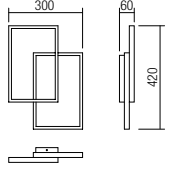

01-2304 Matt White
01-2305 Matt Gold
01-2306 Matt Black
SMD LED · 30W · 3000K · CRI 80
LED flux: 3626 lm
Luminaire flux: 1950 lm