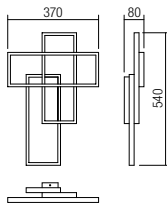

01-2307 Matt White
01-2308 Matt Gold
01-2309 Matt Black
SMD LED · 40W · 3000K · CRI 80
LED flux: 4942 lm
Luminaire flux: 2680 lm