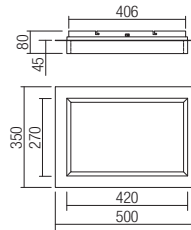

05-974 Sand White

05-975 Matt Gold

05-976 Sand Black

SMD LED · 36W · CCT 3000K/4000K/6500K · CRI >80

LED flux: 4000 lm

Luminaire flux: 2155 lm