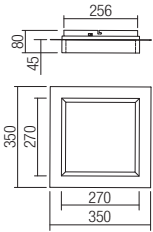

**05-971** Sand White

**05-972** Matt Gold

**05-973** Sand Black

SMD LED · 28W · CCT 3000K/4000K/6500K · CRI >80

LED flux: 3100 lm

Luminaire flux: 1655 lm

**05-974** Sand White

**05-975** Matt Gold