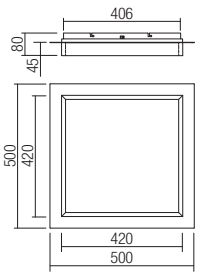

**05-983** Sand White

**05-984** Matt Gold

**05-985** Sand Black

SMD LED · 50W · CCT 3000K/4000K/6500K · CRI>80

LED flux: 6000 lm

Luminaire flux: 3200 lm