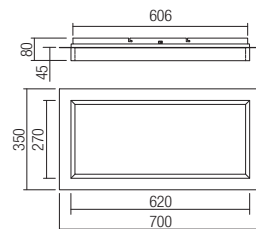

05-980 Sand White

05-981 Matt Gold

05-982 Sand Black

SMD LED · 40W · CCT 3000K/4000K/6500K · CRI >80

LED flux: 4500 lm

Luminaire flux: 2160 lm