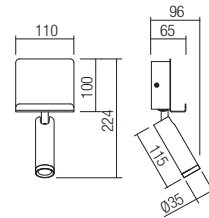

01-3083 Sand White
01-3084 Sand Black
 SMD LED · 3,5W
 3000K · CRI 80
 LED flux: 330 lm
 Luminaire flux: 221 lm

Info

Indoor wall lights with adjustable arm, equipped with SMD LED, USB charging port (5V/2A and ON/OFF switch, metal structure painted in sand white or sand black, transparent acrylic diffuser.