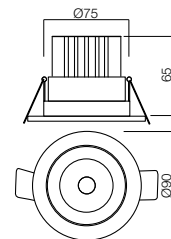

COB LED · 11W · 3000K or 4000K · CRI 80
LED flux: 1131 lm or 1168 lm
Luminaire flux: 911 lm or 942 lm
Optic 36°

Ø75 mm

info

Recessed orientable downlights equipped with COB LED, aluminium structure electrostatically painted in matt white or matt black, aluminium reflector with mirror finish and polycarbonate diffuser. Equipped with driver.