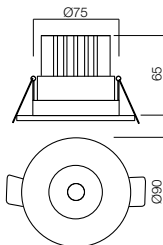

COB LED · 10W · 3000K or 4000K · CRI 80
LED flux: 1126 lm or 1164 lm
Luminaire flux: 905 lm or 940 lm
Optic 36°

Ø75 mm

info

Recessed downlights equipped with COB LED, aluminium structure electrostatically painted in matt white or matt black, aluminium reflector with mirror finish and polycarbonate diffuser. Equipped with driver.