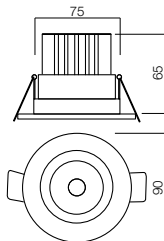

COB LED · 10W · 3000K or 4000K · CRI 80
LED flux: 1124 lm or 1134 lm
Luminaire flux: 903 lm or 926 lm
Optic 36°

info

Recessed downlights equipped with COB LED, aluminium structure electrostatically painted in matt white, matt gold or matt black, aluminium reflector with mirror finish and polycarbonate diffuser. Equipped with driver.