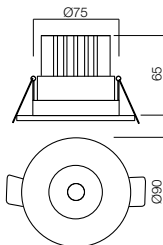

COB LED · 10W · 3000K or 4000K · CRI 80
LED flux: 1126 lm or 1164 lm
Luminaire flux: 905 lm or 940 lm
Optic 36°

info

Recessed downlights equipped with COB LED, aluminium structure electrostatically painted in matt white or matt black, aluminium reflector with mirror finish and polycarbonate diffuser. Equipped with driver.