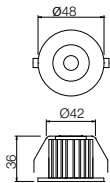

MT 126 LED

art. **70361** WH White

COB LED · 3W · 4000K · CRI 80
LED flux: 305 lm
Luminaire flux: 162 lm
Optic 45°

Ø42 mm

info

Recessed LED downlight, aluminium structure electrostatically painted in white, polycarbonate diffuser.
Equipped with driver.