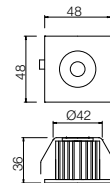

MT 127 LED

art. **70362** WH White

COB LED · 3W · 4000K · CRI 80
LED flux 305 lm
Luminaire flux 162 lm
Optic 45°

Ø42 mm

info

Recessed LED downlight, aluminium structure electrostatically painted in white, polycarbonate diffuser.
Equipped with driver.