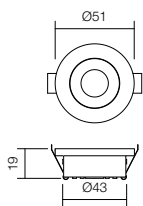

MT 119 LED

art. **70324** MWH Matt White

art. **70325** AL Aluminium

POWER LED · 1W · 4000K · CRI 80
LED flux: 109 lm
Luminaire flux: 67 lm
Optic 45°

info

Orientable recessed LED downlight, aluminium structure, polycarbonate lens. Equipped with driver.