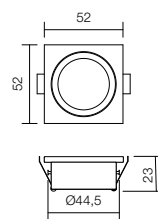

MT 120 LED

art. **70326** MWH Matt White

art. **70327** AL Aluminium

POWER LED · 1W · 4000K · CRI 80
LED flux: 109 lm
Luminaire flux: 67 lm
Optic 45°

info

Orientable recessed LED downlight, aluminium structure, polycarbonate lens. Equipped with driver.