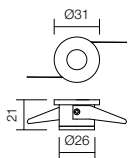

# MT 118 LED

art. **70322** MWH Matt White

art. **70321** AL Aluminium

POWER LED · 1W · 4000K · CRI 80  
LED flux: 109 lm  
Luminaire flux: 67 lm  
Optic 45°