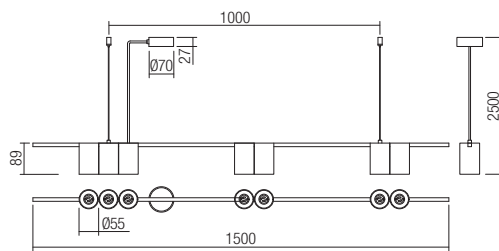

01-3521 Matt Gold

01-3522 Sand Black

GU10, 8 x max.10W

Sand White
 Matt Gold
 Sand Black

GU10
2Years
Warranty
CE

01-3514 Sand White
01-3515 Matt Gold
01-3516 Sand Black
 GU10, 5 x max.10W

246

01-3517 Sand White
01-3518 Matt Gold
01-3519 Sand Black
 GU10, 7 x max.10W