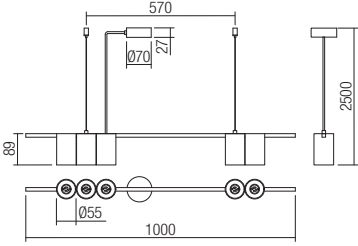

01-3521 Matt Gold

01-3522 Sand Black

GU10, 8 x max.10W

Sand White
 Matt Gold
 Sand Black

GU10
2Years
Warranty
CE

01-3514 Sand White
01-3515 Matt Gold
01-3516 Sand Black
 GU10, 5 x max.10W

246

01-3517 Sand White
01-3518 Matt Gold
01-3519 Sand Black
 GU10, 7 x max.10W