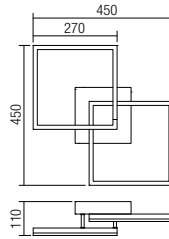

01-1638 Matt White
SMD LED · 30W · 3000K · CRI 82
LED flux: 3350 lm
Luminaire flux: 2169 lm