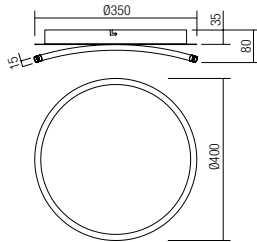

96

LIGHT COLOR TEMPERATURE CONTROL

3 LIGHT PROGRAM

TIMER

DIMMER

NIGHT LIGHT MODE

REMOTE CONTROL

05-956
 SMD LED · 51W
 CCT 3000/4000/6000K · CRI 85
 LED flux: 7800 lm
 Luminaire flux: 3069 lm