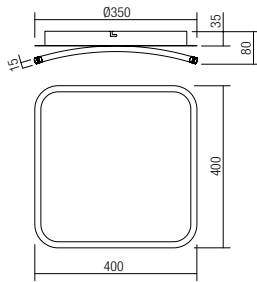

**LIGHT COLOR
 TEMPERATURE
 CONTROL**

**3 LIGHT
 PROGRAM**

TIMER

DIMMER

**NIGHT LIGHT
 MODE**

**REMOTE
 CONTROL**

05-957

SMD LED · 62W
 CCT 3000/4000/6000K · CRI 85
 LED flux: 9500 lm
 Luminaire flux: 3794 lm