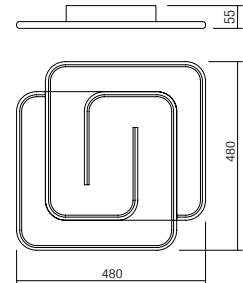

01-2756 Sand white
01-2757 Sand white/Sand Black

SMD LED · 38W
 CCT 2700K-6500K · CRI 80
 LED flux: 4100 lm
 Luminaire flux: Sand white 2200 lm
 Sand white/sand Black 2030 lm
 Dimmable by remote control