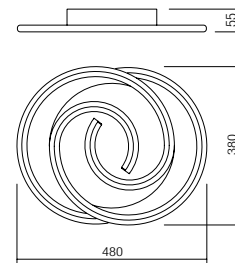

Beltéri mennyezeti lámpák, SMD LED-el szerelve, fém és alumínium szerkezet, matt fehér vagy matt fehér matt fekete spirális karokkal, opál fehér szilikon disperzör. Távirányítóval (inkl. 2db. AAA elem), a következő funkcióval: ON/OFF kapcsolat, fényerőszabályzás, fényhőmérséklet állítása meleg fehérről hideg fehérre, időkapcsoló és őrfény.

Тавани осветительна за интериор, оборудвани с SMD светодиоди, структура от метал и алуминий, боядисана в матово бяло и спирални рамена, боядисани в матово черно, дифузери от бял опалов силикон.

Доставят се с дистанционно управление (с 2 AAA батерии включени), със следните функции: ON/OFF, 3 работни програми, регулиране на интензитета на светлината, настройка на цветната температура на светлината от топло бяло до студено бяло, таймер и светлинен режим на готовност.

Stropné interiérové svietidlá vybavené SMD LED diódami, konštrukcia z kovu a hliníka v pieskovej bielej farbe alebo kovu v pieskovej bielej farbe a špirálové ramená v pieskovej čiernej farbe, opálovo biele silikónové difúzory.

Dodávané s diaľkovým ovládačom (2 AAA batérie sú súčasťou balenia) s viacerými funkciami: ON/OFF, 3 prevádzkové programy, regulácia intenzity svetla, zmena teploty farieb od teplej bielej po studenú bielu, časovač a režim nočného osvetlenia.

01-2756 Sand white
01-2757 Sand white/Sand Black

SMD LED · 38W
CCT 2700K-6500K · CRI 80
LED flux: 4100 lm
Luminaire flux: Sand white 2200 lm
Sand white/sand Black 2030 lm
Dimmable by remote control

01-2758 Sand white
01-2759 Sand white/Sand Black

SMD LED · 38W
CCT 2700K-6500K · CRI 80
LED flux: 4550 lm
Luminaire flux: Sand White 2250 lm
Sand white/sand Black 2050 lm
Dimmable by remote control