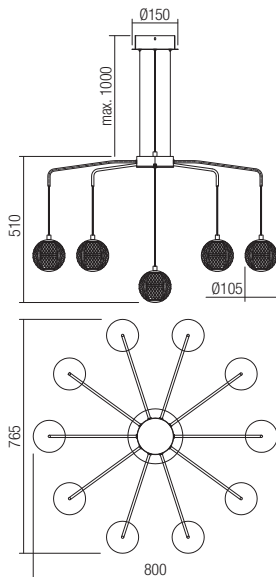

LED flux: 500lm

Luminaire flux: 450lm

01-4039 Matt Gold

01-4040 Sand Black

SMD LED · 28W, 3000K, CRI 80

LED flux: 3360lm

Luminaire flux: 2439lm

01-4041 Matt Gold
01-4042 Sand Black
 SMD LED · 42W, 3000K, CRI 80
 LED flux: 5180lm
 Luminaire flux: 3663lm