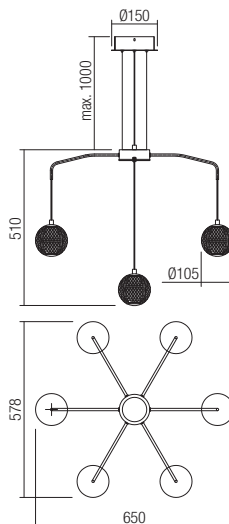

LED flux: 500lm

Luminaire flux: 450lm

01-4039 Matt Gold

01-4040 Sand Black

SMD LED · 28W, 3000K, CRI 80

LED flux: 3360lm

Luminaire flux: 2439lm

01-4041 Matt Gold
01-4042 Sand Black
 SMD LED · 42W, 3000K, CRI 80
 LED flux: 5180lm
 Luminaire flux: 3663lm