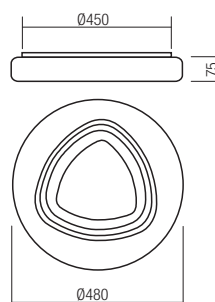

DIFFUSER WHIT GLITTERING EFFECT

INFO/DIMENSIONS

05-919

SMD LED 48W
CCT 3000-6500K
CRI 80
LED flux 5200 lm
Luminaire flux 3324 lm