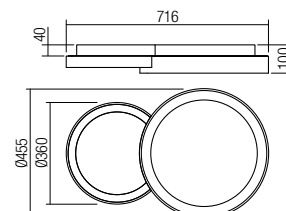

CCT LIGHT COLOR TEMPERATURE SELECTABLE

3000K

4000K

6000K

01-3367 Sand White
01-3368 Matt Gold
01-3369 Sand Black
 SMD LED · 40W
 CCT 3000/4000/6000K · CRI 98
 LED flux: 5132 lm
 Luminaire flux: 3433 lm

01-3370 Sand White
01-3371 Matt Gold
01-3372 Sand Black
 SMD LED · 50W
 CCT 3000/4000/6000K · CRI 98
 LED flux: 6512 lm
 Luminaire flux: 4248 lm