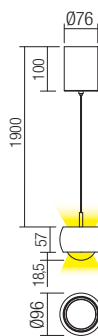

- **01-3546** Sand White
- **01-3547** Matt Gold
- **01-3548** Matt Coffee
- **01-3549** Light Shine Grey
- **01-3550** Sand Black
- **01-3551** Black Chrome

COB LED + SMD LED · 12W
3000K · CRI 90
LED flux: 930 lm
Luminaire flux: 720 lm