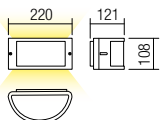

SMD LED · 10W
 3000K · CRI 80
 LED flux: 1100 lm
 Luminaire flux: 655 lm

90187 Sand White
90188 Dark Grey
90189 Dark Brown

SMD LED · 10W
 3000K · CRI 80
 LED flux: 1100 lm
 Luminaire flux: 610 lm