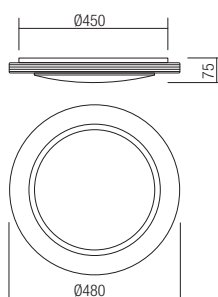

**INFINITE COLORS
WITH RGB
LIGHT CONTROL**

**DIFFUSER WHIT
GLITTERING EFFECT**

INFO/DIMENSIONS

05-917

SMD LED 48W
CCT 3000-6500K + RGB
CRI 80
LED flux 5200 lm
Luminaire flux 3024 lm